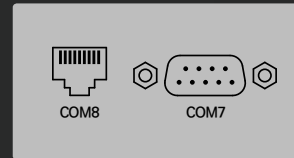

## Extended Interface

▶ Default : USB 6, Serial 4, DP 1, Lan 1, Drawer 1, Audio 1 (Core CPU : DP 1, HDMI 1)

▶ Additional Type \* You can choose one type of Type A, B, C

Type A : USB 4

Type B : Serial 2

Type C : Parallel 1

## Payment & Identification

▶ You can use it in various combinations

▲MSR

▲MSR+SCR

▲MSR+Dallas key

▲MSR+Finger print