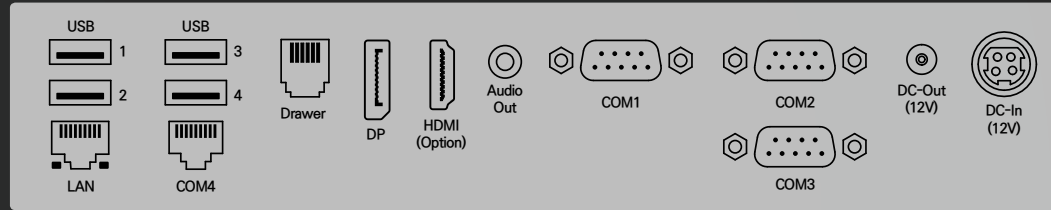

## Customer Display

## Extended Interface

▶ Default : USB 6, Serial 4, DP 1, Lan 1, Drawer 1, Audio 1 (Core CPU : DP 1, HDMI 1)

▶ Additional Type \* You can choose one type of Type A, B, C

Type A : USB 4

Type B : Serial 2

Type C : Parallel 1