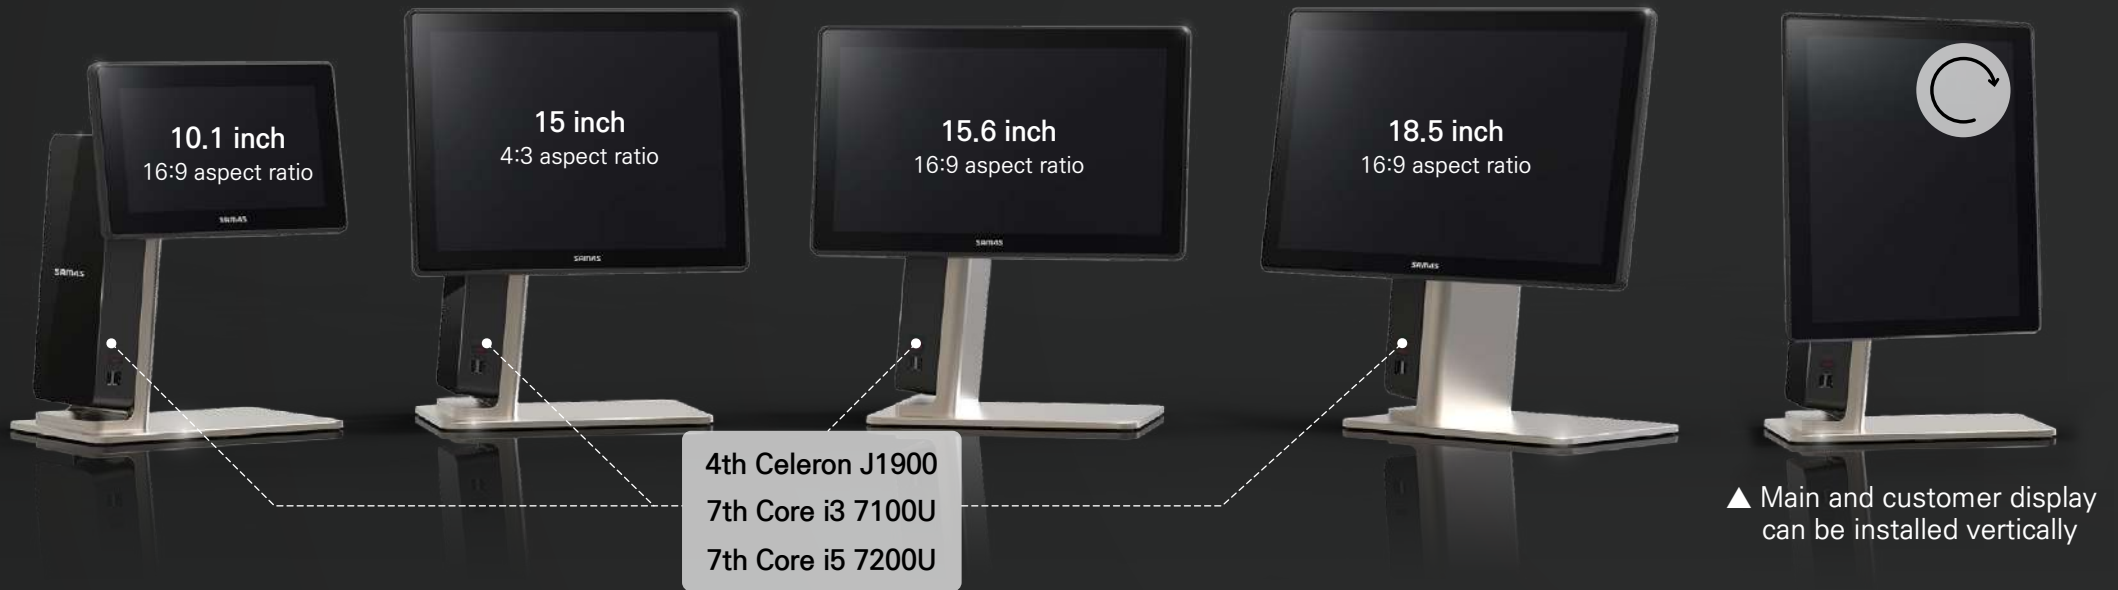

## Main Display & Intel CPU

# Specification

Option	Front Display	 <p>10.1 inch (1024x600) / 15 inch (1024x768) / 15.6, 18.5 inch (1366x768) Projected capacitive multi-touch panel (PCAP)</p>
	Customer Display	 <p>2 Line / 9.7 inch / 10.1 inch / 15 inch / 15.6 inch</p>
	Extended IO (Choose 1)	 <p>▲ Type A : USB 4      ▲ Type B : Serial 2      ▲ Type C : Parallel 1</p>
	Payment/ID	MSR / SCR / Dallas key/ Finger print
	Installation	Basic type / Fixed type / Box type (PC box) / Wall type (Wall-mount)