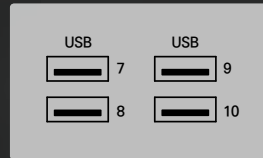

## Extended Interface

▶ Default : USB 6, Serial 4, DP 1, Lan 1, Drawer 1, Audio 1 (Core CPU : DP 1, HDMI 1)

▶ Additional Type \* You can choose one type of Type A, B, C

Type A : USB 4

Type B : Serial 2

Type C : Parallel 1